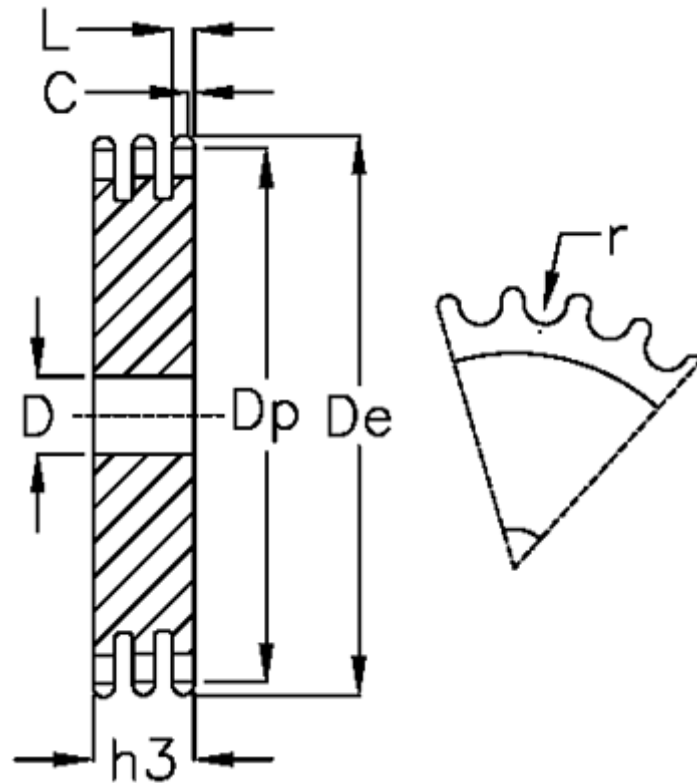

Article number: 616023012076

Description: Plate wheel 32 B-3 Z=76 triplex

Measures

C	= 6
D	= 40
De	= 1252
Dp	= 1229.27
For chain size	= 2 x 1 1/4
For chain type	= 32 B-3
h3	= 146
L	= 28.8

Number of teeth	= 76
r	= 29.21